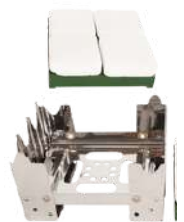

FOLDING CAMP STOVE
WITH TABLETS
CA0172

~~$19~~ **$10**

SHOP NOW

CONTACT US
(08) 9455 3200

VISIT OUR WEBSITE
www.acpbuyonline.com.au

WILDTRAK
OUTDOOR CAMPING 4WD